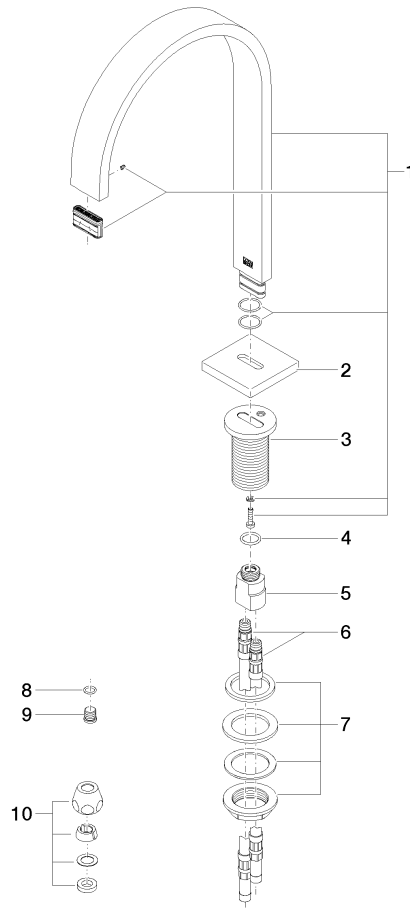

No.	Item Number	Name	Quantity used	Delivery time
1	90 10 01 177 00 90	electronic accessories	1	2
2	90 17 20 199 00 90	holder	1	2
3	04 30 50 079 00 90	valve	1	2
4	04 10 01 050 00 90	power supply	1	60
5	04 30 31 024 01 90	fixing set	1	2

MEM eSET Touchfree Basin mixer without pop-up waste without temperature setting - Chrome

MEM

ST 010 105 1782

- 200mm projection
- fixed spout
- rectangular, air-enriched flow
- height of mixer 321 mm
- height up to aerator 190 mm
- hole diameter 35 mm
- rosette 60 x 60 mm
- 2x screw-in M 10 x 1 pressure hose, leak-tested
- 1/2" connection
- max. flow 5.7 l/min
- lead-free
- This product can help a building meet the requirements of Green Building Rating Systems, e.g. LEED®, BREEAM®, DGNB

MEM eSET Touchfree Basin mixer without pop-up waste without temperature setting - Chrome

MEM

ST 010 105 1782

Flow rate chart

Certificates

LGA_28441.

GDV_0400289.

ST 010 105 1782

Spare parts list

No.	Item Number	Name	Quantity used	Delivery time
1	90 28 22 155 01-00	spout	1	10
2	09 27 78 034-00	rosette	1	10
3	09 11 10 054 10 90	connection	1	2
4	09 14 10 130 90	seal	1	2
5	09 11 10 055 10 90	connection	1	2
6	04 30 04 016 00 90	hose	2	60
7	04 23 10 009 01 90	fixing set	1	2
8	90 14 10 060 00 90	seal	1	2
9	09 31 20 065 90	plug	1	2
10	90 23 30 040 00-00	threaded connector	2	10