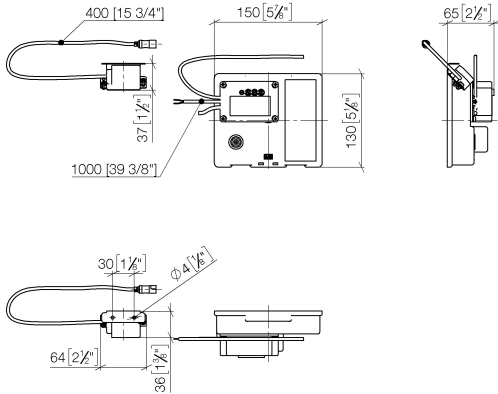

35 743 970 90

- min. recess depth 90 mm
- max. recess depth 125 mm

Recommended miscellaneous

Extension for Touchfree 500 mm - 12 765 970 90

MEM eSET Touchfree Basin mixer without pop-up waste without temperature setting - Chrome

MEM

ST 010 105 1782
mm [inches]

Certificates

LGA_29120.	WRAS_1906116.	IAPMO_EGS.	CE000001_eSet_Tou chfree_20171206_D E_signed.	CE000002_eSet_Tou chfree_20171206_E N_signed.
LGA_29119.				

ST 010 105 1782

Spare parts list

MEM eSET Touchfree Basin mixer without pop-up waste without temperature setting - Chrome

MEM

ST 010 105 1782

- 200mm projection
- fixed spout
- rectangular, air-enriched flow
- height of mixer 321 mm
- height up to aerator 190 mm
- hole diameter 35 mm
- rosette 60 x 60 mm
- 2x screw-in M 10 x 1 pressure hose, leak-tested
- 1/2" connection
- max. flow 5.7 l/min
- lead-free
- This product can help a building meet the requirements of Green Building Rating Systems, e.g. LEED®, BREEAM®, DGNB

Spare parts list

No.	Item Number	Name	Quantity used	Delivery time
1	90 28 22 155 01-00	spout	1	10
2	09 27 78 034-00	rosette	1	10
3	09 11 10 054 10 90	connection	1	2
4	09 14 10 130 90	seal	1	2
5	09 11 10 055 10 90	connection	1	2
6	04 30 04 016 00 90	hose	2	60
7	04 23 10 009 01 90	fixing set	1	2
8	90 14 10 060 00 90	seal	1	2
9	09 31 20 065 90	plug	1	2
10	90 23 30 040 00-00	threaded connector	2	10