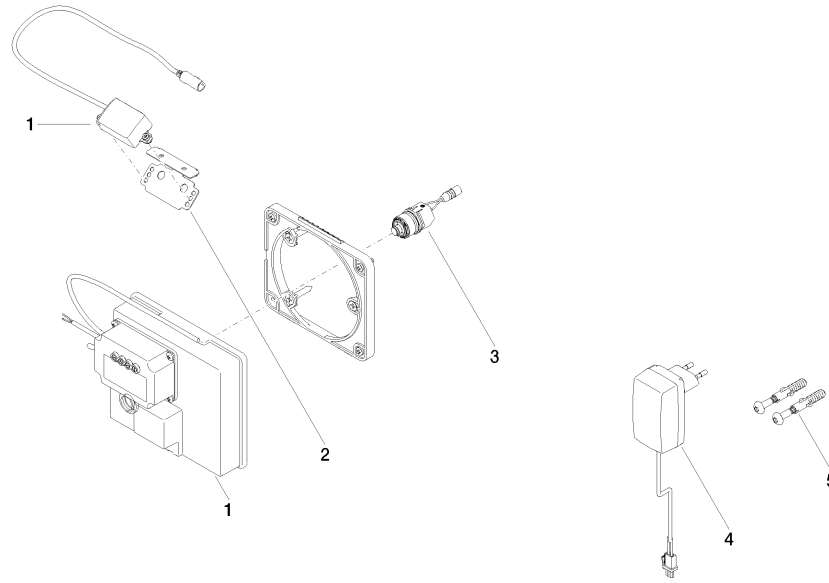

35 743 970 90

- min. recess depth 90 mm
- max. recess depth 125 mm

Recommended miscellaneous

Extension for Touchfree 500 mm - 12 765 970 90

MEM eSET Touchfree Basin mixer without pop-up waste without temperature setting - Chrome

MEM

ST 010 105 1782
mm [inches]

Certificates

LGA_29120.	WRAS_1906116.	IAPMO_EGS.	CE000001_eSet_Tou chfree_20171206_D E_signed.	CE000002_eSet_Tou chfree_20171206_E N_signed.
LGA_29119.				

ST 010 105 1782

Spare parts list

MEM eSET Touchfree Basin mixer without pop-up waste without temperature setting - Chrome

MEM

ST 010 105 1782

- 200mm projection
- fixed spout
- rectangular, air-enriched flow
- height of mixer 321 mm
- height up to aerator 190 mm
- hole diameter 35 mm
- rosette 60 x 60 mm
- 2x screw-in M 10 x 1 pressure hose, leak-tested
- 1/2" connection
- max. flow 5.7 l/min
- lead-free
- This product can help a building meet the requirements of Green Building Rating Systems, e.g. LEED®, BREEAM®, DGNB