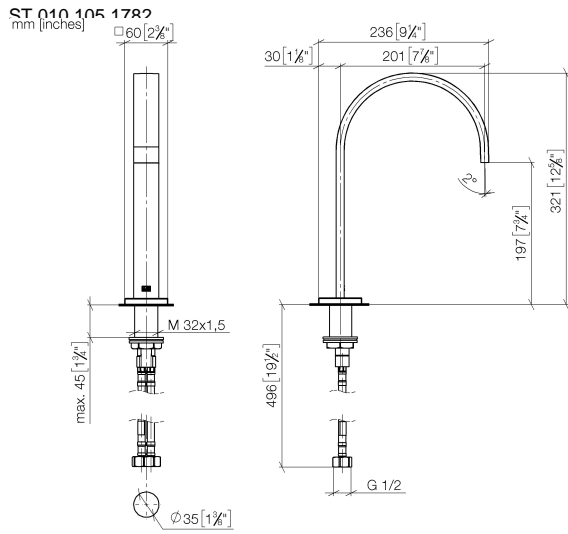

Flow rate chart

Certificates

LGA_28441.

GDV_0400289.